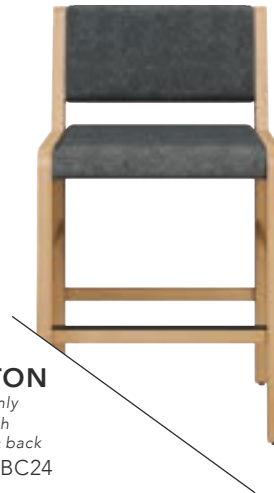

HOUSTON
stationary only
standard with
fabric seat & back
HOU8714BC24
20.5W x 21D